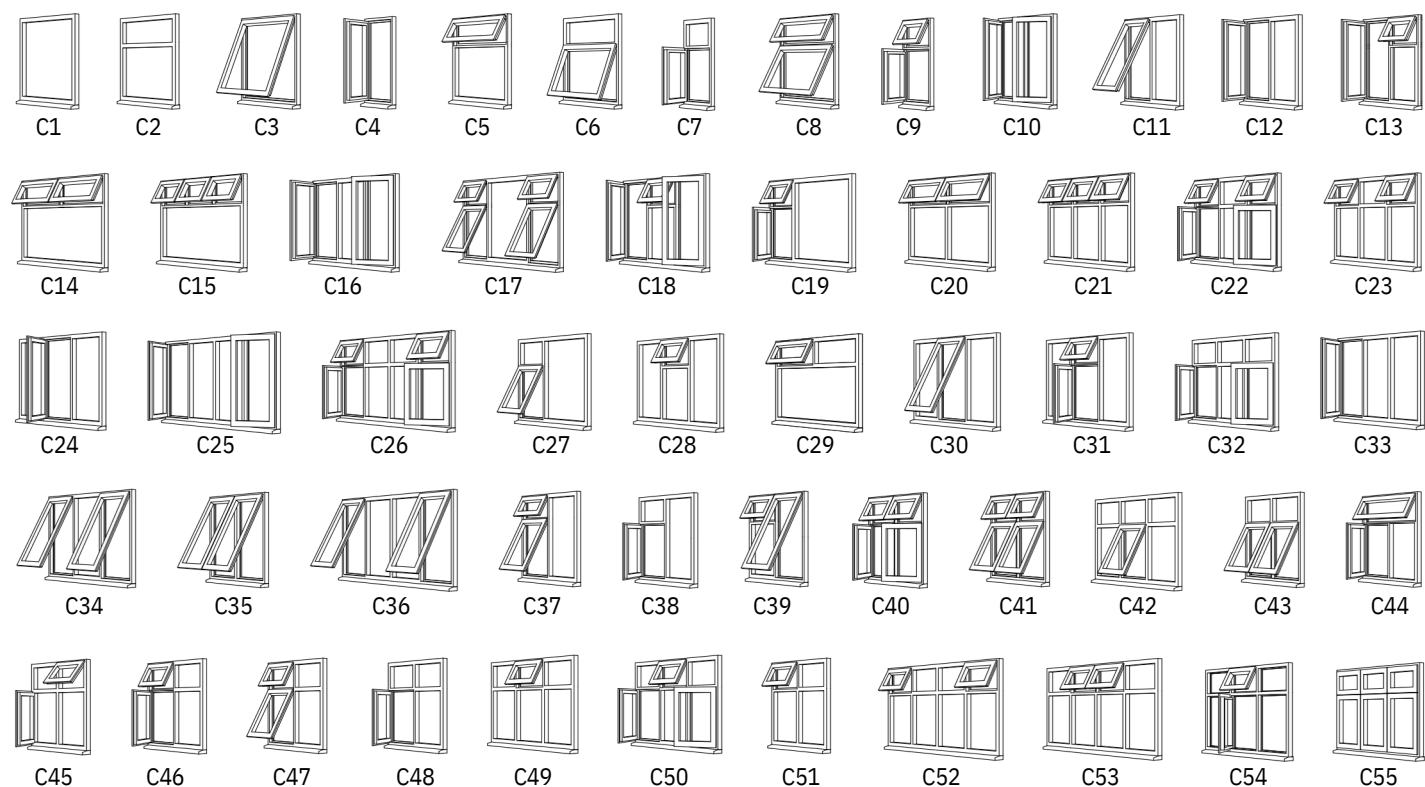

Heritage 2800 combines elegance and style

Choose the window and door style to suit you and your home

French Doors

Residential Doors

Patio Doors

Tilt and Turn Windows

Casement Windows

Choosing the right glass for your home