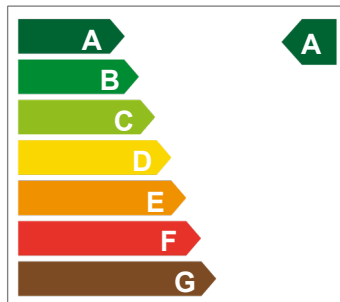

Beautiful homes
start here

Heritage 2800

deceuninck

Saving energy, money and the environment

With energy prices soaring, you need a window and door system that insulates your home, helping to reduce fuel bills and cut carbon emissions.

Most people are familiar with the rainbow 'energy label' on white goods such as fridges and washing machines, with A and A+ ratings the most energy efficient. These also apply to windows and doors.

According to The Energy Saving Trust*, replacing all single glazed windows in a typical semi-detached house with A-rated double glazing could save you up to £120 a year on fuel bills.